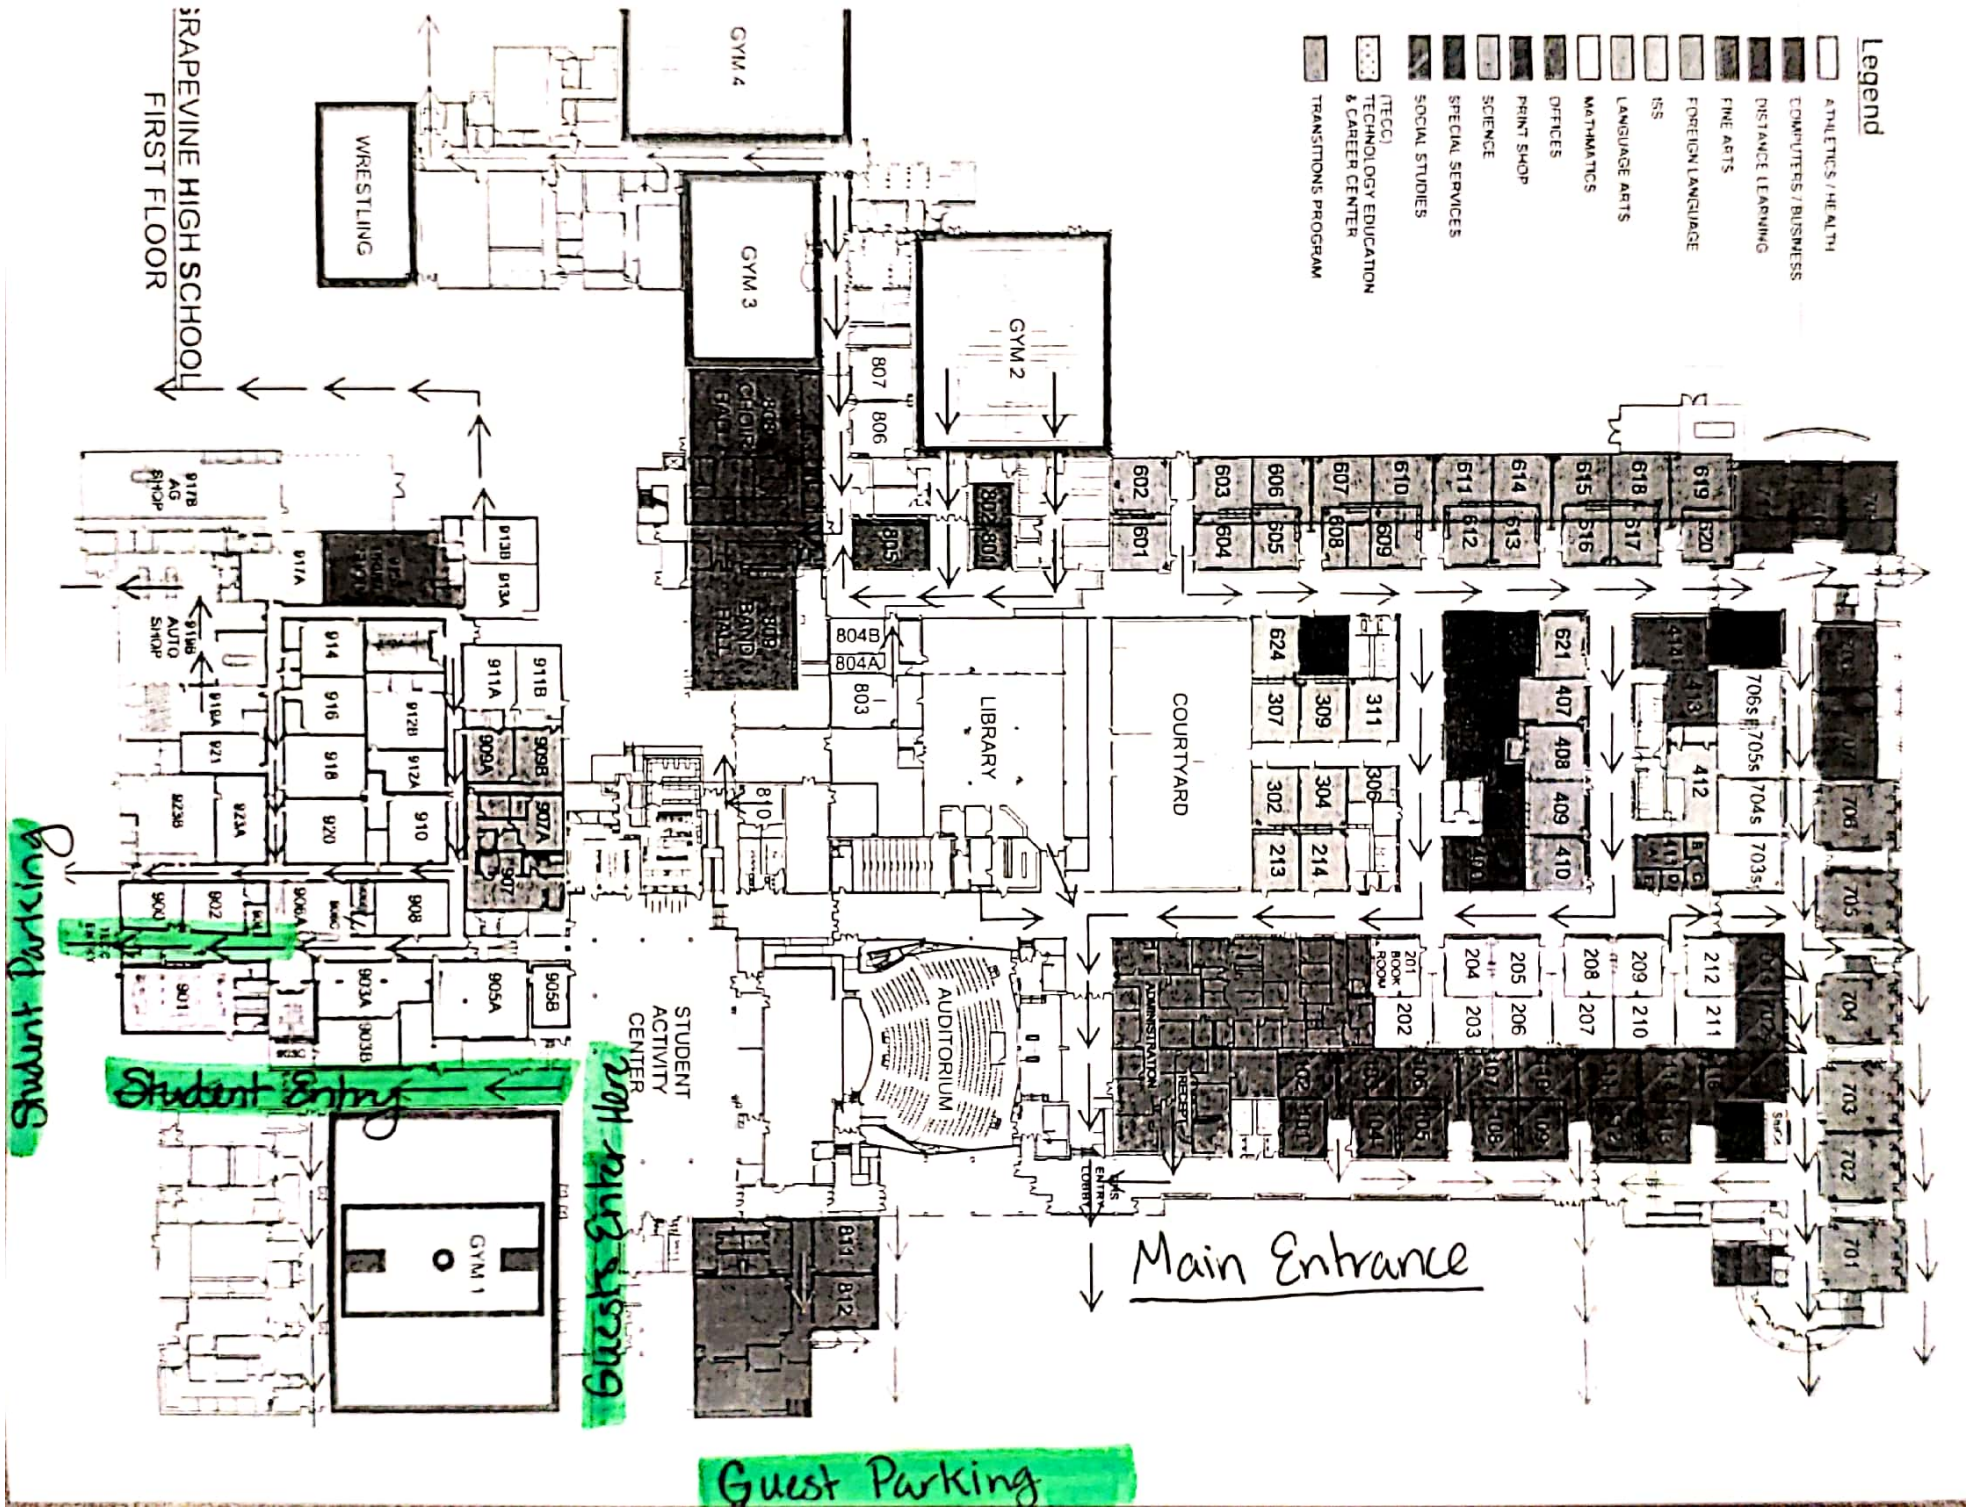

Legend

- ATHLETICS / HEALTH
- COMPUTERS / BUSINESS
- DISTANCE LEARNING
- FINE ARTS
- FOREIGN LANGUAGE
- NSS
- LANGUAGE ARTS
- MATHEMATICS
- OFFICES
- PRINT SHOP
- SCIENCE
- SPECIAL SERVICES
- SOCIAL STUDIES
- TEC(C) TECHNOLOGY EDUCATION & CAREER CENTER
- TRANSITION PROGRAM

RAPEVINE HIGH SCHOOL
FIRST FLOOR

Main Entrance

Guests Enter Here

Student Entry

Student Parking

Guest Parking